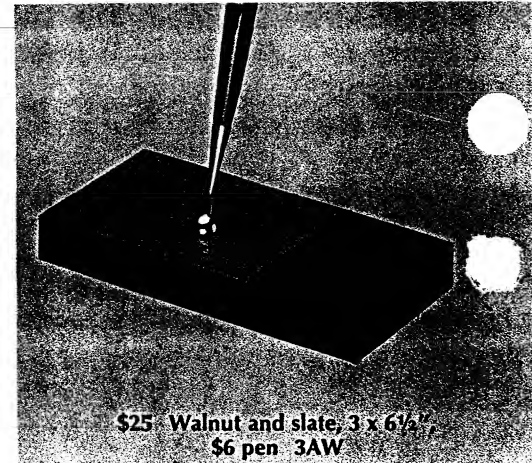

$25 Walnut and slate, 3 x 6 1/2", $6 pen 3AW